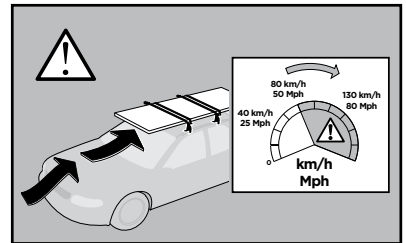

Thule Rapid System Kit 1111

> Instructions

VOLVO S80, 4-dr Sedan, 98-06 / *99-06

*North America

ISO 11154-E

141111

C.20121003
519-1111-02

Bring your life

thule.com