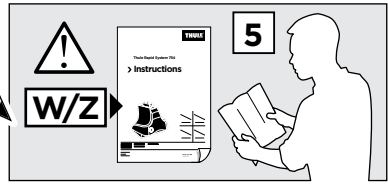

3

	W (mm)	Z (mm)	W (inch)	Z (inch)
VOLVO S80, 4-dr Sedan, 98-06 / *99-06	200	700	7 ⁷/₈	27 ¹/₂