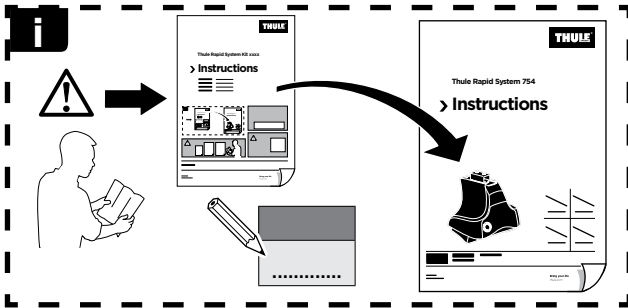

Thule Rapid System Kit 1111

> Instructions

VOLVO S80, 4-dr Sedan, 98-06 / *99-06

*North America

ISO 11154-E

141111

C.20121003
519-1111-02

Bring your life

thule.com