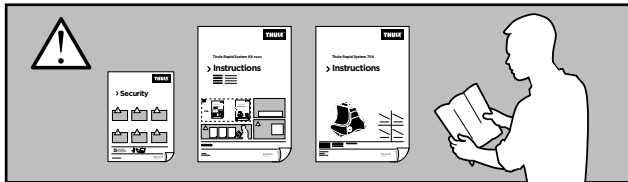

Thule Rapid System Kit 1111

> Instructions

VOLVO S80, 4-dr Sedan, 98-06 / *99-06

*North America

ISO 11154-E

141111

C.20121003
519-1111-02

Bring your life

thule.com