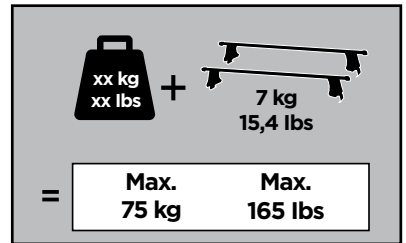

Thule Rapid System Kit 1111

> Instructions

VOLVO S80, 4-dr Sedan, 98-06 / *99-06

*North America

ISO 11154-E

141111

C.20121003
519-1111-02

Bring your life

thule.com