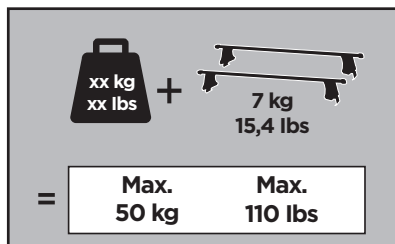

Thule Rapid System Kit 1478

> Instructions

HYUNDAI I30 CW, 5-dr Estate, 08-11 (Without railing)

ISO 11154-E

141478

C.20130703
519-1478-03

Bring your life
thule.com

180 x4

1215 x4

x1

x1

1

	X (scale)	X (mm)	X (inch)
HYUNDAI I30 CW, 5-dr Estate, 08-11 (Without railing)	31	961	37 ⁷ / ₈

	Y (scale)	Y (mm)	Y (inch)
HYUNDAI I30 CW, 5-dr Estate, 08-11 (Without railing)	28,5	936	36 ⁷ / ₈

2

HYUNDAI I30 CW, 5-dr Estate, 08-11 (Without railing)

3

	W (mm)	Z (mm)	W (inch)	Z (inch)
HYUNDAI I30 CW , 5-dr Estate, 08-11 (Without railing)	450	740	17 3/4	29 1/8