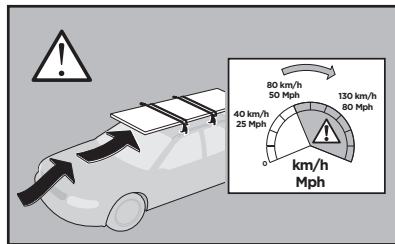

ISO 11154-E

141478

C.20130703
519-1478-03

Bring your life
thule.com