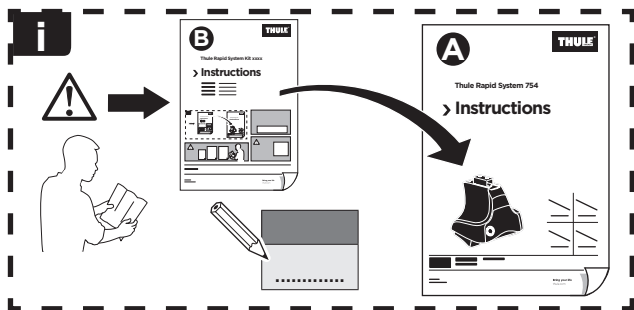

Thule Rapid System Kit 1478

> Instructions

HYUNDAI I30 CW, 5-dr Estate, 08-11 (Without railing)

ISO 11154-E

141478

C.20130703
519-1478-03

Bring your life
thule.com

180 x4

1215 x4

x1

x1

1

	X (scale)	X (mm)	X (inch)
HYUNDAI I30 CW, 5-dr Estate, 08-11 (Without railing)	31	961	37 ⁷ / ₈

	Y (scale)	Y (mm)	Y (inch)
HYUNDAI I30 CW, 5-dr Estate, 08-11 (Without railing)	28,5	936	36 ⁷ / ₈

2

HYUNDAI I30 CW, 5-dr Estate, 08-11 (Without railing)

3

	W (mm)	Z (mm)	W (inch)	Z (inch)
HYUNDAI I30 CW , 5-dr Estate, 08-11 (Without railing)	450	740	17 3/4	29 1/8