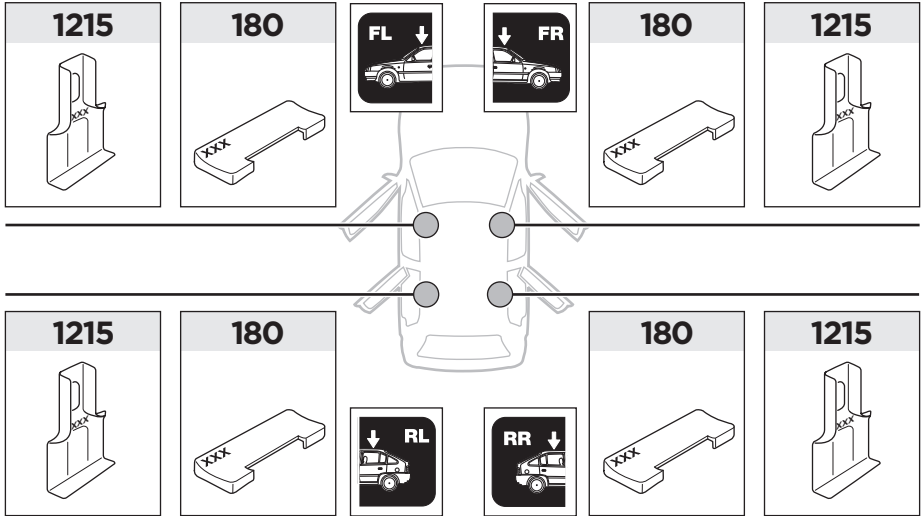

1215 x4

x1

x1

1

	X (scale)	X (mm)	X (inch)
HYUNDAI I30 CW, 5-dr Estate, 08-11 (Without railing)	31	961	37 ⁷ / ₈

	Y (scale)	Y (mm)	Y (inch)
HYUNDAI I30 CW, 5-dr Estate, 08-11 (Without railing)	28,5	936	36 ⁷ / ₈

2

HYUNDAI I30 CW, 5-dr Estate, 08-11 (Without railing)

3

	W (mm)	Z (mm)	W (inch)	Z (inch)
HYUNDAI I30 CW , 5-dr Estate, 08-11 (Without railing)	450	740	17 3/4	29 1/8